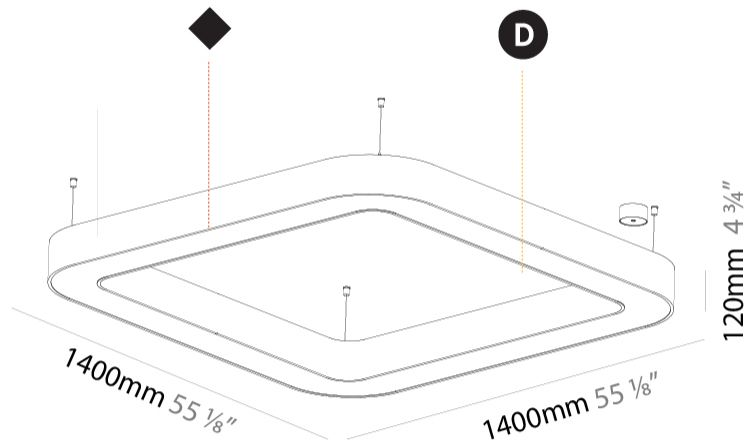

GENERAL

Series: Glorious
Subseries: Glorious Quantum
Brand: Prolicht
Division: Architectural
Mounting Type: Suspension
Mounting Location: Ceiling
Subcategory: Ambient

PHYSICAL

Shape: Square
Length (mm): 1400
Length (in): 55 1/8
Width (mm): 1400
Width (in): 55 1/8
Height (mm): 120
Height (in): 4 3/4
Max. Overall Height (mm): 2120
Max. Overall Height (in): 83 7/16
Light Distribution: Direct
Weight (kg): 17.644
Weight (lbs): 38.82
Diffuser: PMMA - Opal or Micro-Prism
Fixture Finish: SSR / BKV / CWI / CRY / HAB / UFT / ITA / RUA / FTG / MYG / LOD / PUS / FRO / FUP / KIA / POP / BLS / SPG / MEY / GOH / GUM / CHC / COM / ABZ / JAG / OBR / MOS / ROR
Fixture Material: Aluminum

ELECTRICAL

Lamp Type: LED (Zhaga Standard)
Input Wattage (W): 80
Total Output Wattage (W): 64 / 51.2 (3500K)
Dimming: Non-Dimming / Phase Dimming (120Vac only) / 0-10V Dimming
Driver Included: Yes
Driver Location: Integrated
Driver Type: Constant Current - 120 / 277Vac
Driver Class: Class 2
Input Voltage (V): 120 - 277
Constant Current (MA): 350 / 800 (3500K)

LED

Color Temperature (°K): 3000 / 3500 / 4000
Max. Delivered Lumen (lm): 7380 / 7644 / 7800
CRI: >80 CRI
Efficiency (%): 0.65
Lamp Life (hrs): 50000

OPTICAL

RATINGS AND CERTIFICATIONS

Certified By: Certified for North American Standards
IP rating: IP20